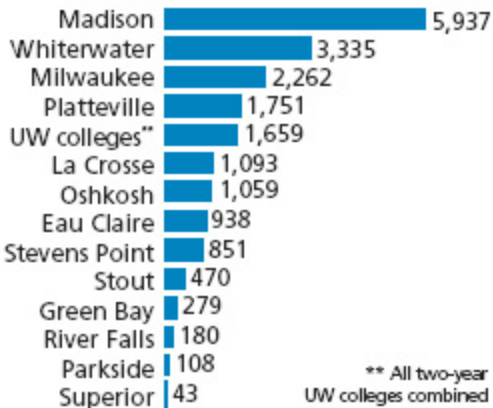

ECONOMIC SNAPSHOT

Capital Region residents at UW

In the 2005-06 school year, close to 20,000 residents in the nine-county Capital Region* attended a UW System institution. A breakdown by campus:

** All two-year
UW colleges combined

Part 2 of this month's series on the UW System

Next week:
High school graduation rank of incoming UW freshmen

Economic Snapshot is a weekly feature provided by the Center for Community and Economic Development, University of Wisconsin-Extension.

* The Capital Region is composed of Columbia, Dane, Dodge, Green, Iowa, Jefferson, Lafayette, Rock and Sauk counties.