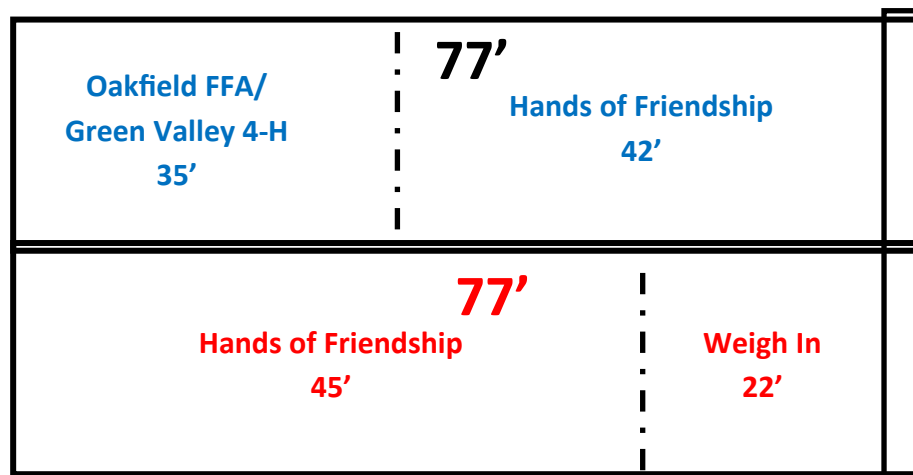

RED—Beef

BLUE—Dairy

N

Wash Rack

Barn 1

W

E

S

Not drawn to scale.

Horse Corral

Barn 2

↑ **Rec. Building** N

↓ **Wash Rack**

S

↓ Not drawn to scale.