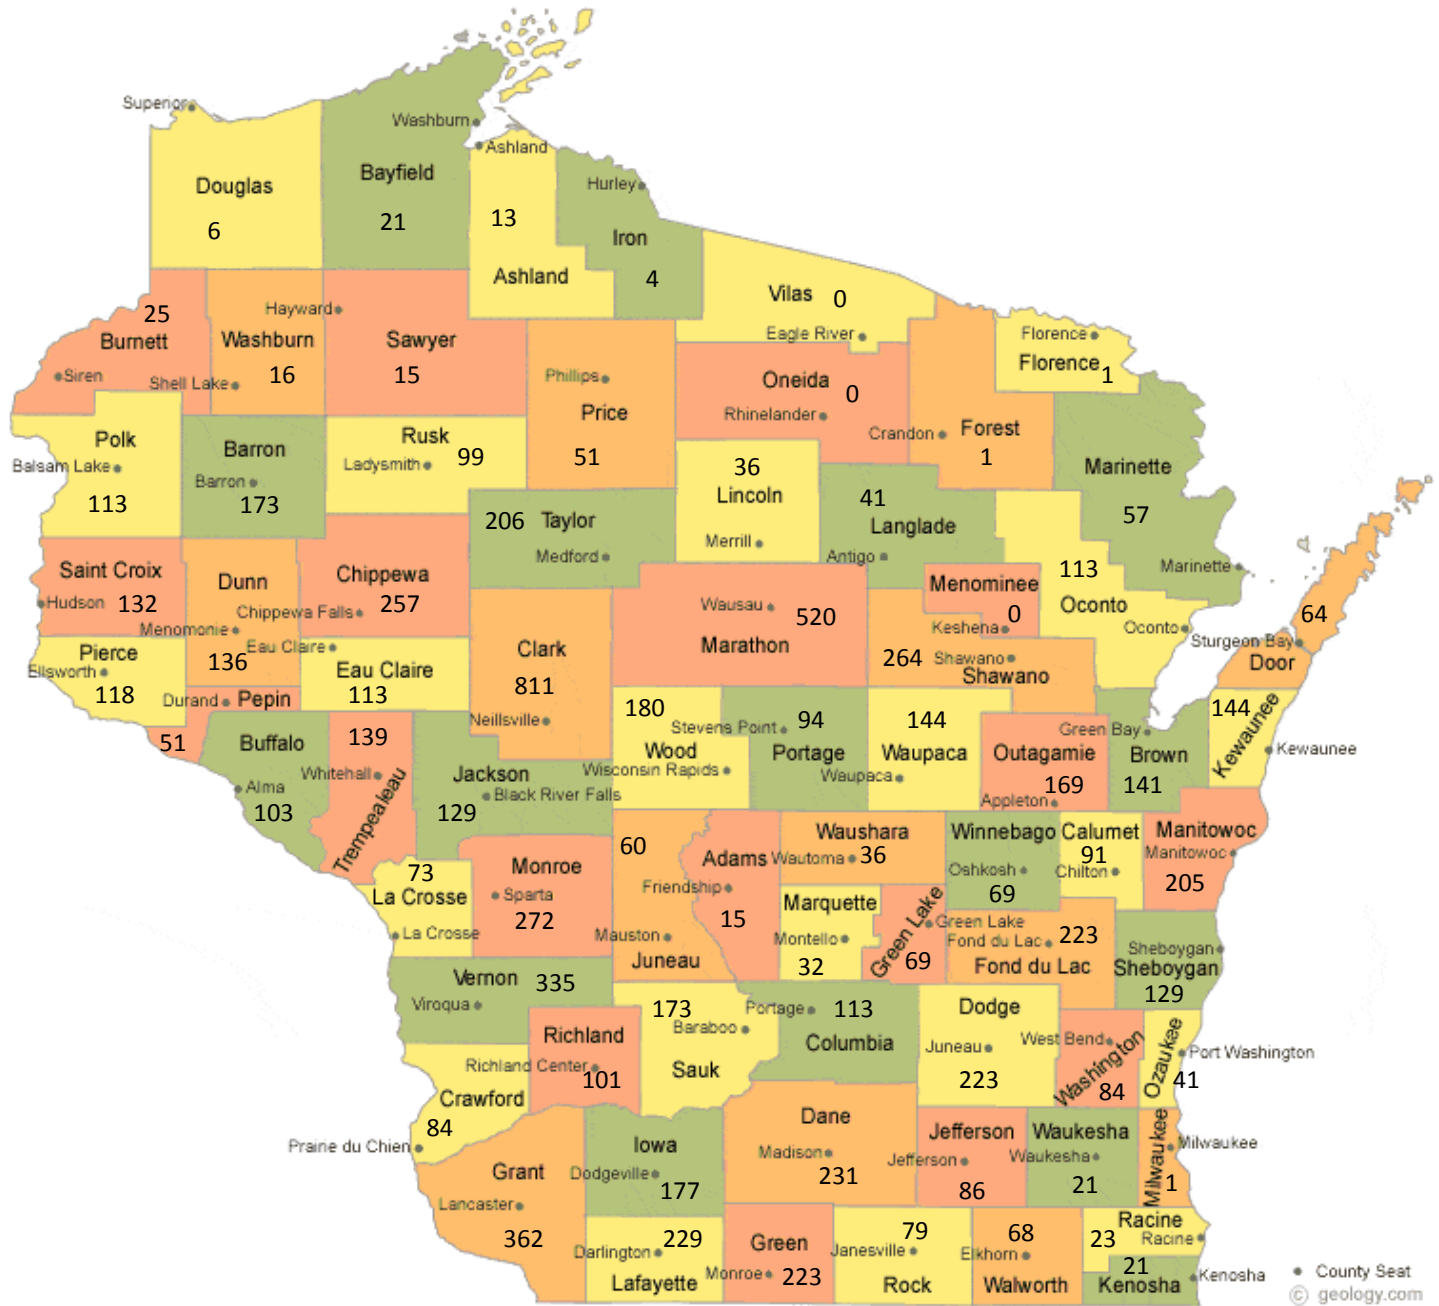

# Wisconsin Dairy Herds by County

April 1, 2018

(Milk cow operations only, excluding sheep and goat)

8,649 herds

Produced by UW-Extension Kewaunee County. Based on data from the Dairy Producer License list as of April 1, 2018, Division of Food Safety, Wisconsin Department of Agriculture, Trade and Consumer Protection.