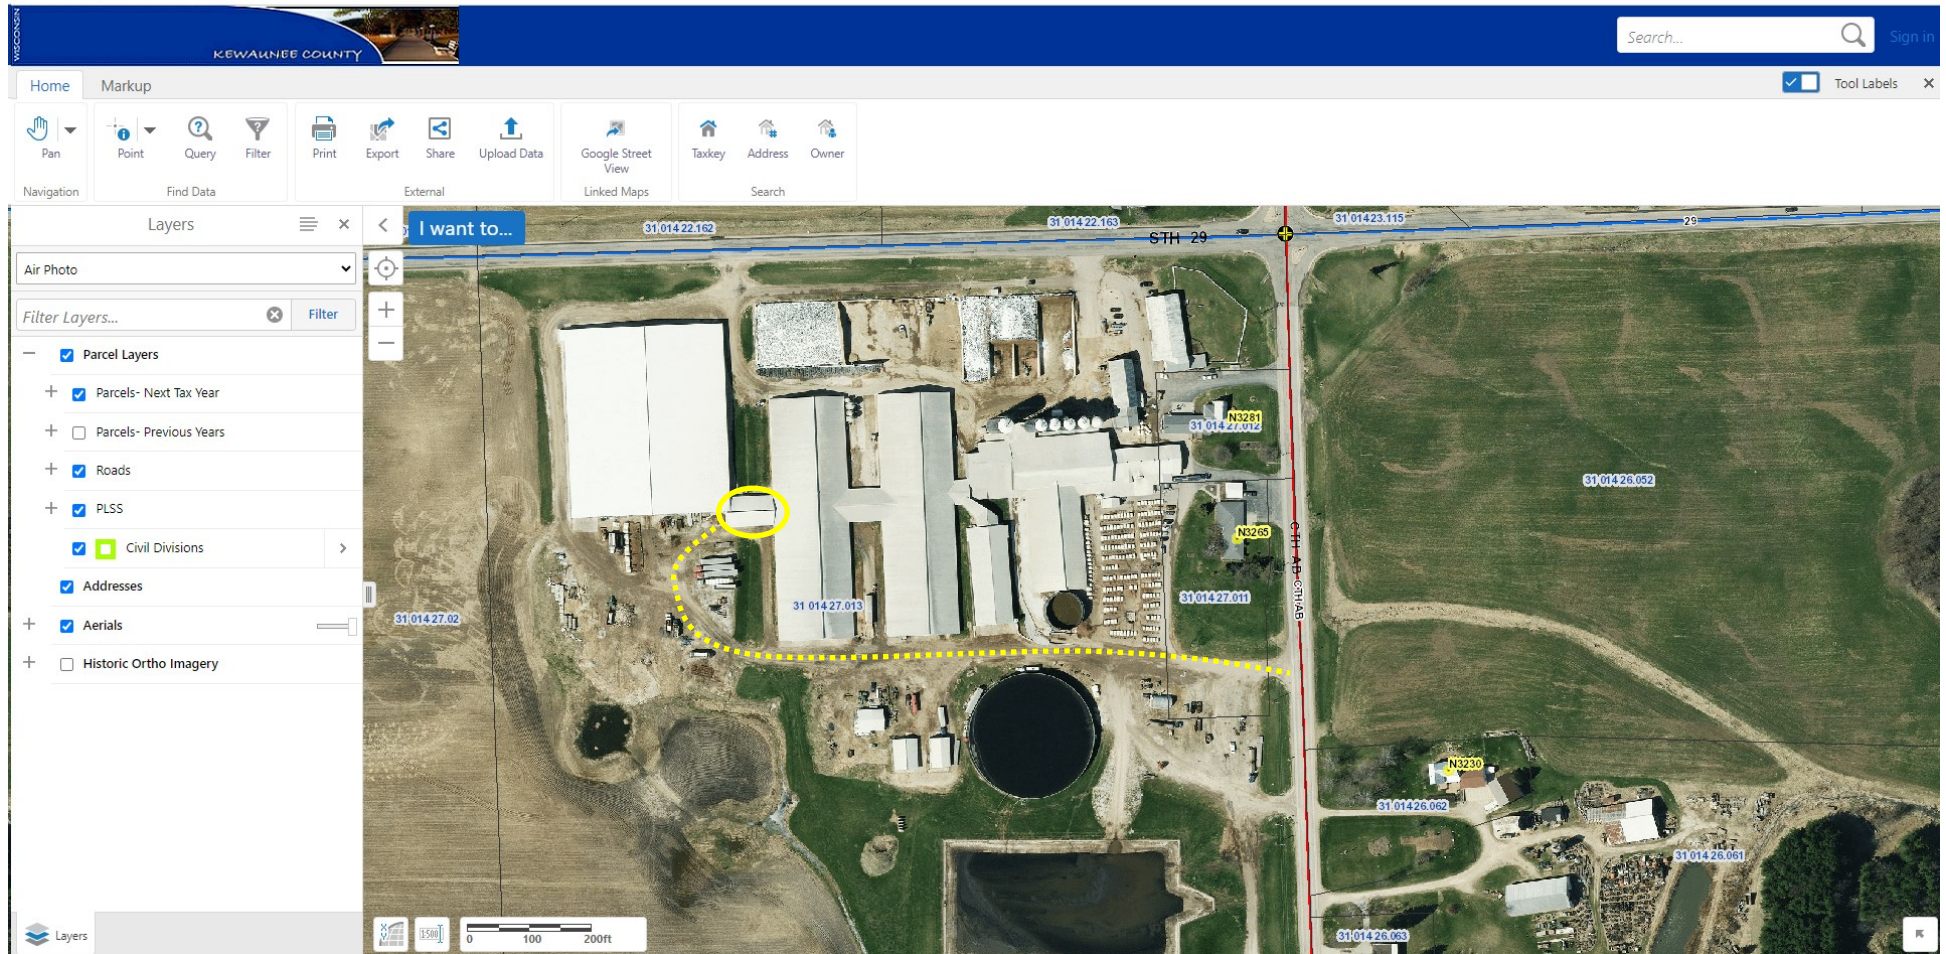

Information for January 27 and February 24 meetings

Gaedtke's Rolling Hills Dairy
N3281 Cty Rd AB
Luxemburg, WI 54217

Take the third driveway south of Hwy 29 between the blue Slurry Store tanks south of the barns and meet in the breezeway between barns.