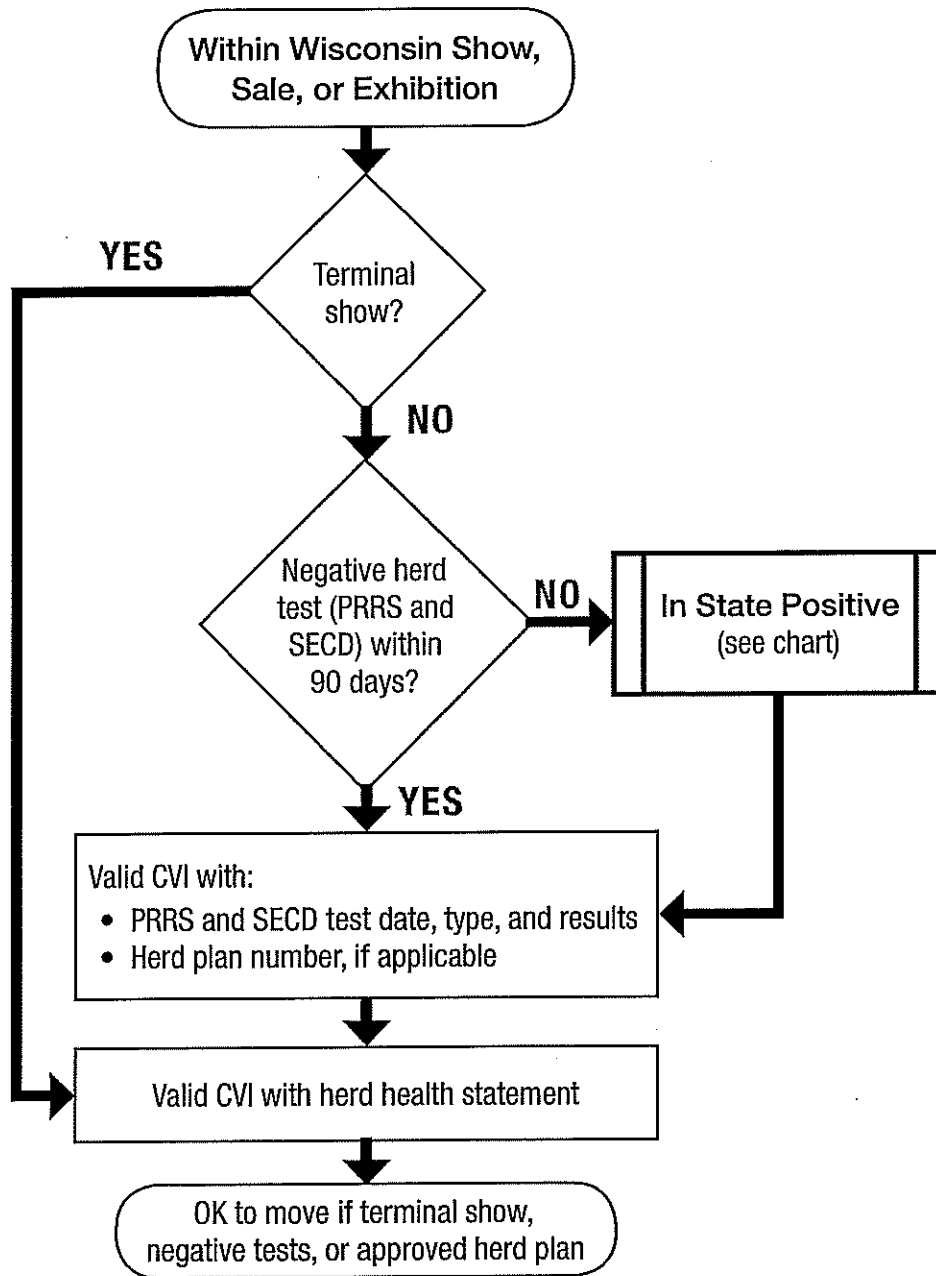

In State Movement of Swine

SECD (Swine Enteric Coronavirus Disease) includes PEDv (Porcine Epidemic Diarrhea virus).

After any change of ownership new tests are required for movement.

Pet swine are treated the same as commercial swine.

PRRS = Porcine Reproductive and Respiratory Syndrome

In State Movement of Swine

SECD (Swine Enteric Coronavirus Disease) includes PEDv (Porcine Epidemic Diarrhea virus).

After any change of ownership new tests are required for movement.

Pet swine are treated the same as commercial swine.

PRRS = Porcine Reproductive and Respiratory Syndrome

In State Movement of Swine

After any change of ownership new tests are required for movement.

Pet swine are treated the same as commercial swine.

State to State Movement of Swine

SECD (Swine Enteric Coronavirus Disease) includes PEDv (Porcine Epidemic Diarrhea virus).

After any change of ownership new tests are required for movement.

Pet swine are treated the same as commercial swine.