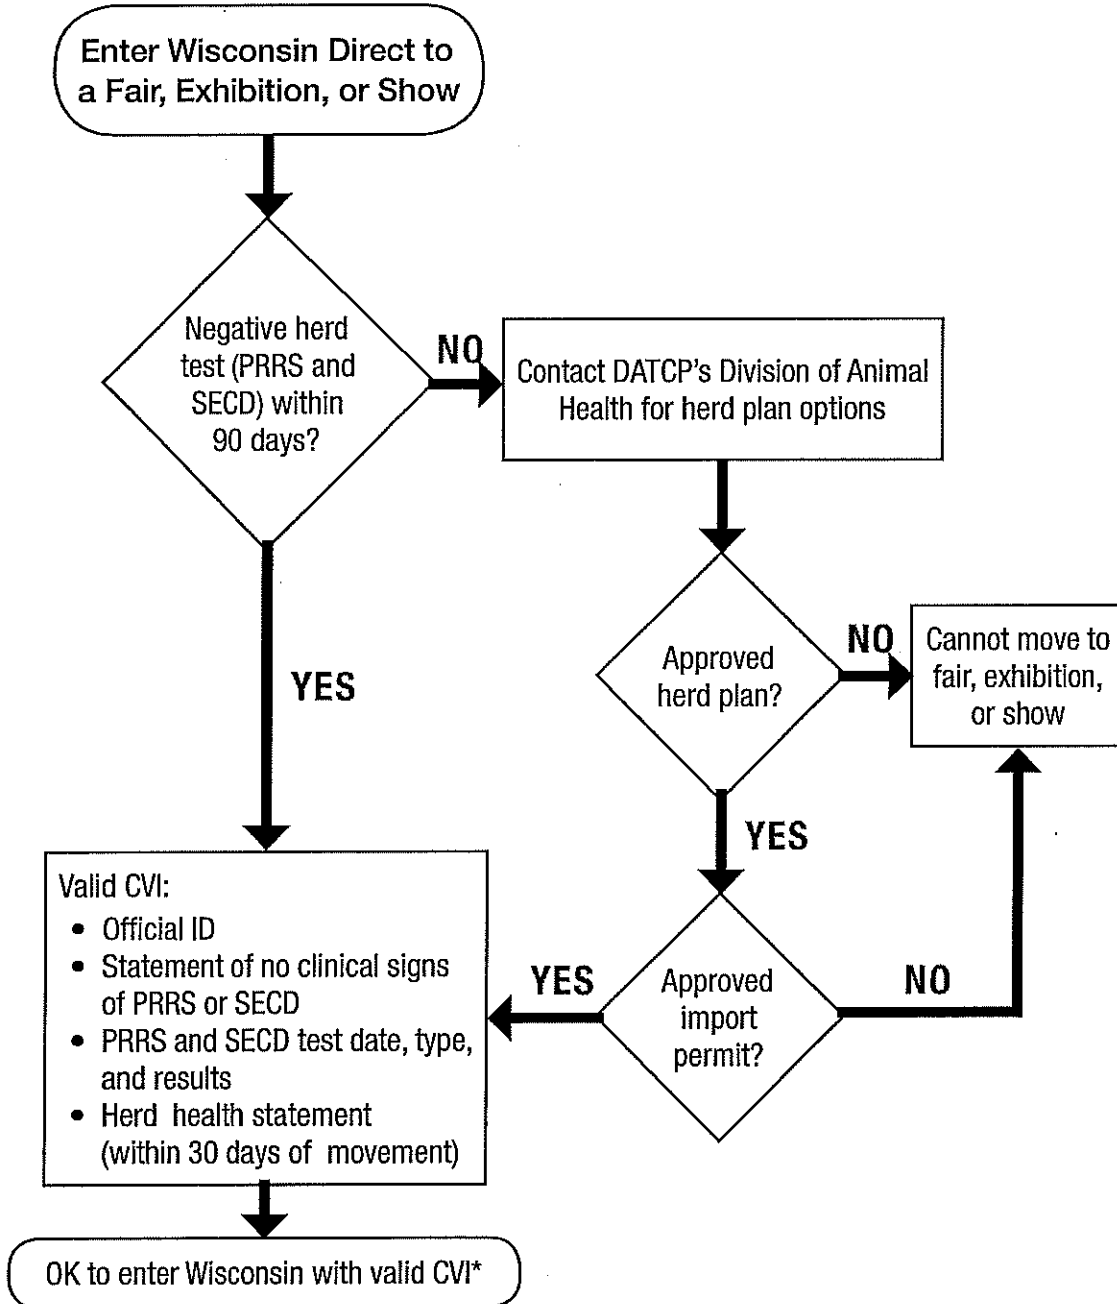

State to State Movement of Swine

SECD (Swine Enteric Coronavirus Disease) includes PEDv (Porcine Epidemic Diarrhea virus).

After any change of ownership new tests are required for movement.

Pet swine are treated the same as commercial swine.

PRRS = Porcine Reproductive and Respiratory Syndrome

*Fair, exhibition, or show needs to collect and keep CVI.